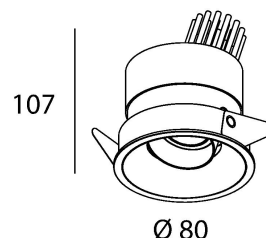

BORDERLESS MEDIUM TRIM SWIFT

made in belgium - 5 year warranty

light specifications

Light source	COB
Delivered output	1000lm
System power	11/18
Light source efficiency	up to 130lm/W
CCT	2700/3000/3500/4000K
Spectrum	STD/PW
CRI	CRI90+
Beam angle	15/24/40°

driver specifications

Dimming	non-dim/triac/dali
Location	remote

general specifications

Ingress Protection (IP)	
Glow wire test	
In accordance with NBN 12464-1:2021	

body color

- Black
- White
- Gold

accent color