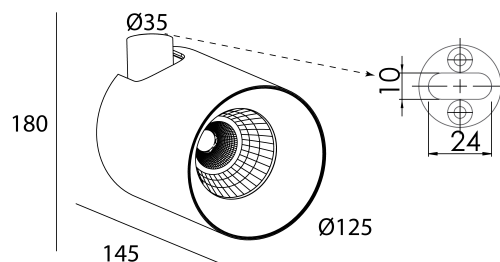

TUBLR

made in belgium - 5 year warranty

light specifications

Light source	COB
Delivered output	2000LM
System power	18W
Light source efficiency	up to 130lm/W
CCT	3000/3500/4000K
Spectrum	STD
CRI	CRI90+
Beam angle	24°