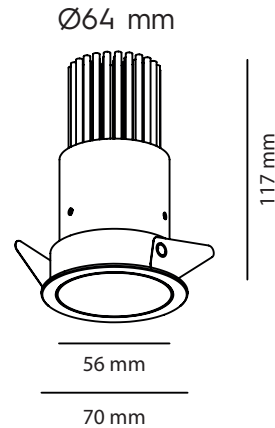

## light specifications

Light source	COB
Delivered output	1200 lumen
Power	10 W
Light source efficiency	up to 135 lm/w
CCT	2700/3000/3500/4000K
Spectrum	STD/PW
CRI	90+
Beam angle	24/40/60°

## general specifications

Ingress Protection (IP)	20
Glow wire test	850°

In accordance with NBN 12464-1:2021