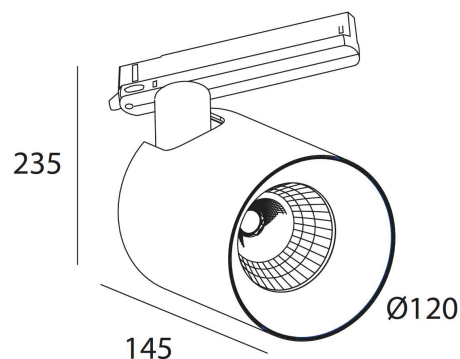

TUBLR TRACK

made in belgium - 5 year warranty

light specifications

Light source	COB
Delivered output	2000LM
System power	18W
Light source efficiency	up to 130lm/W
CCT	2700/3000/3500/4000K
Spectrum	STD/PW
CRI	CRI90+
Beam angle	24/38°

driver specifications

Dimming	non-dim/dali
Location	integrated

general specifications

Ingress Protection (IP)	
Glow wire test	
In accordance with NBN 12464-1:2021	

body color

- Black
- White

accent color

- Black
- White
- Dark Chrome