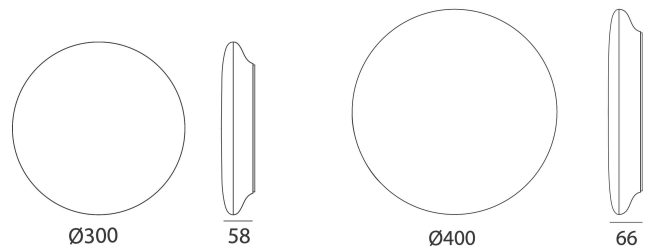

TOULOU

made in belgium - 5 year warranty

light specifications

Light source	SMD
Delivered output	1800/3000LM
System power	18/30W
Light source efficiency	up to 130lm/W
CCT	3000K
Spectrum	STD/PW
CRI	CRI90+
Beam angle	/