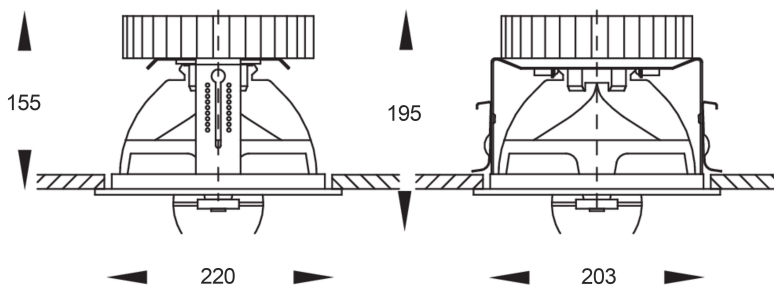

REFLEX RECESSED

made in belgium - 5 year warranty

light specifications

Light source	COB
Delivered output	5950LM
System power	56W
Light source efficiency	up to 130lm/W
CCT	3000/3500/4000K
Spectrum	STD
CRI	CRI90+
Beam angle	/