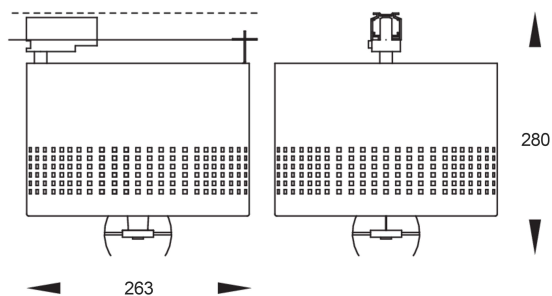

REFLEX TRACK

made in belgium - 5 year warranty

light specifications

Light source	COB
Delivered output	5950LM
System power	56W
Light source efficiency	up to 130lm/W
CCT	3000/3500/4000K
Spectrum	STD
CRI	CRI90+
Beam angle	/