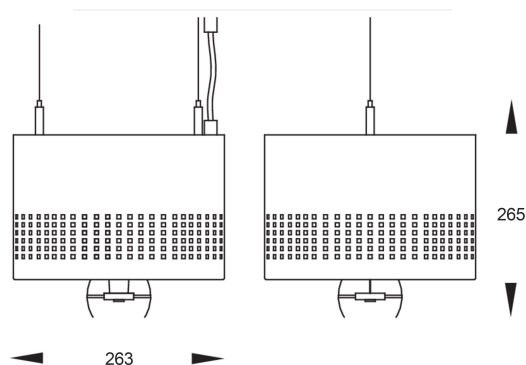

REFLEX SUSPENDED

made in belgium - 5 year warranty

light specifications

Light source	COB
Delivered output	5950LM
System power	56W
Light source efficiency	up to 130lm/W
CCT	3000/3500/4000K
Spectrum	STD
CRI	CRI90+
Beam angle	/

driver specifications

Dimming	non-dim/dali
Location	integrated

general specifications

Ingress Protection (IP)	
Glow wire test	
In accordance with NBN 12464-1:2021	

body color

- Black
- White
- Grey

options

- wireless dimming
- RAL colors on request