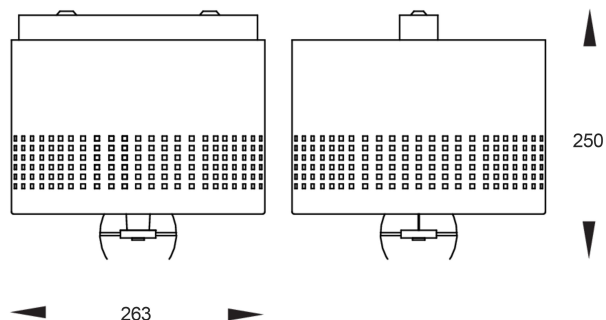

REFLEX SURFACE

made in belgium - 5 year warranty

light specifications

Light source	COB
Delivered output	5950LM
System power	56W
Light source efficiency	up to 130lm/W
CCT	3000/3500/4000K
Spectrum	STD
CRI	CRI90+
Beam angle	/