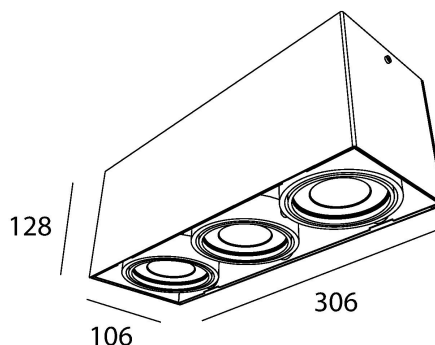

PICCOLO LOOK OUT TRIPLE

made in belgium - 5 year warranty

light specifications

| | |
|-------------------------|----------------------|
| Light source | COB |
| Delivered output | 3600lm |
| System power | 30W |
| Light source efficiency | up to 130lm/W |
| CCT | 2700/3000/3500/4000K |
| Spectrum | STD/PW |
| CRI | CRI90+ |
| Beam angle | 24/40/60° |