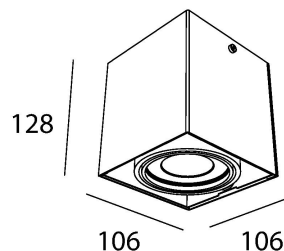

## light specifications

Light source	COB
Delivered output	1200lm
System power	10W
Light source efficiency	up to 130lm/W
CCT	2700/3000/3500/4000K
Spectrum	STD/PW
CRI	CRI90+
Beam angle	24/40/60°