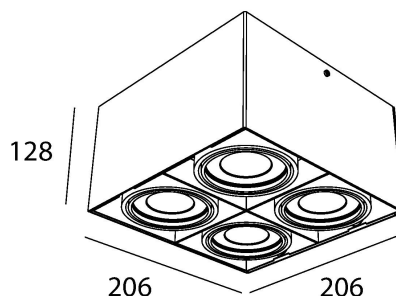

PICCOLO LOOK OUT QUATRO

made in belgium - 5 year warranty

light specifications

| | |
|-------------------------|----------------------|
| Light source | COB |
| Delivered output | 4800lm |
| System power | 40W |
| Light source efficiency | up to 130lm/W |
| CCT | 2700/3000/3500/4000K |
| Spectrum | STD/PW |
| CRI | CRI90+ |
| Beam angle | 24/40/60° |