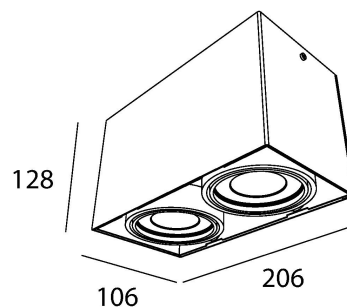

PICCOLO LOOK OUT DOUBLE

made in belgium - 5 year warranty

light specifications

Light source	COB
Delivered output	2400lm
System power	20W
Light source efficiency	up to 130lm/W
CCT	2700/3000/3500/4000K
Spectrum	STD/PW
CRI	CRI90+
Beam angle	24/40/60°