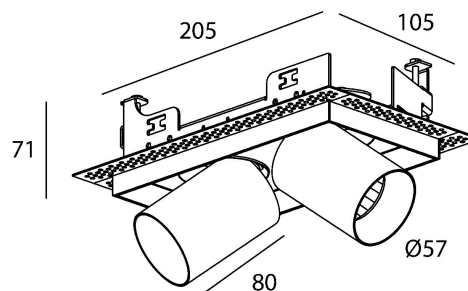

PICCOLO BOGD NO FRAME DOUBLE

made in belgium - 5 year warranty

light specifications

Light source	COB
Delivered output	1200lm
System power	12W
Light source efficiency	up to 130lm/W
CCT	2700/3000/3500/4000K
Spectrum	STD/PW
CRI	CRI90+
Beam angle	24/40/60°

driver specifications

Dimming	non-dim/triac/dali
Location	remote

general specifications

Ingress Protection (IP)	
Glow wire test	
In accordance with NBN 12464-1:2021	

body color

- Black
- White

accent color

- Black
- White
- Gold