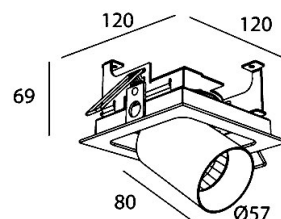

PICCOLO BOGD FRAME SINGLE

made in belgium - 5 year warranty

light specifications

Light source	COB
Delivered output	600lm
System power	W
Light source efficiency	up to 130lm/W
CCT	2700/3000/3500/4000K
Spectrum	STD/PW
CRI	CRI90+
Beam angle	24/40/60°

driver specifications

Dimming	non-dim/triac/dali
Location	remote

general specifications

Ingress Protection (IP)	
Glow wire test	
In accordance with NBN 12464-1:2021	

body color

- Black
- White

accent color

- Black
- White
- Gold