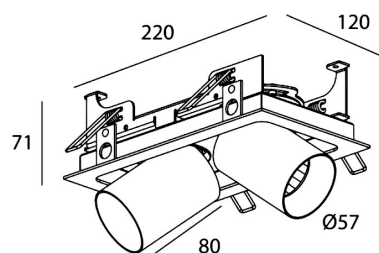

PICCOLO BOGD FRAME DOUBLE

made in belgium - 5 year warranty

light specifications

Light source	COB
Delivered output	1200lm
System power	12W
Light source efficiency	up to 130lm/W
CCT	2700/3000/3500/4000K
Spectrum	STD/PW
CRI	CRI90+
Beam angle	24/40/60°

driver specifications

Dimming	non-dim/triac/dali
Location	remote

general specifications

Ingress Protection (IP)	
Glow wire test	
In accordance with NBN 12464-1:2021	

body color

- Black
- White

accent color

- Black
- White
- Gold