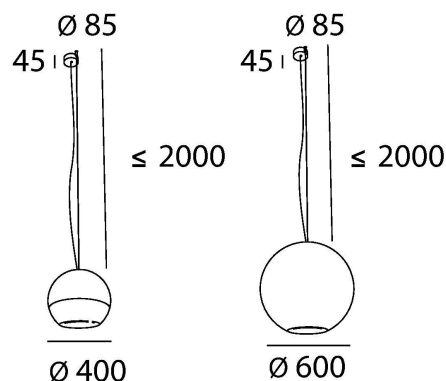

## light specifications

Light source	COB
Delivered output	800lm
System power	8W
Light source efficiency	up to 170lm/W
CCT	2700/3000K
Spectrum	STD
CRI	CRI90+
Beam angle	24/38°