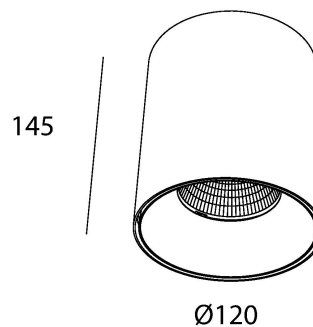

EDGE LINE UP

made in belgium - 5 year warranty

light specifications

Light source	COB
Delivered output	2000lm
System power	18W
Light source efficiency	up to 130lm/W
CCT	2700/3000/3500/4000K
Spectrum	STD/PW
CRI	CRI90+
Beam angle	24/40°

driver specifications

Dimming	non-dim/triac/dali
Location	remote

general specifications

Ingress Protection (IP)	
Glow wire test	
In accordance with NBN 12464-1:2021	

body color

-  Black
-  White
-  Dark Chrome
-  Gold