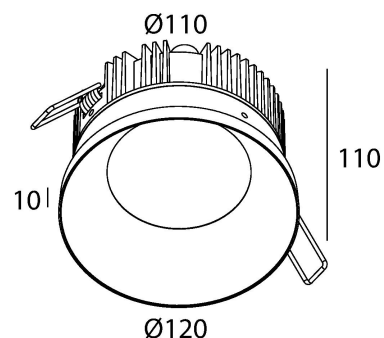

EDGE LINE

made in belgium - 5 year warranty

light specifications

Light source	COB
Delivered output	2000lm
System power	18W
Light source efficiency	up to 130lm/W
CCT	2700/3000/3500/4000K
Spectrum	STD/PW
CRI	CRI90+
Beam angle	24/40°

driver specifications

Dimming	non-dim/triac/dali
Location	remote

general specifications

Ingress Protection (IP)	
Glow wire test	
In accordance with NBN 12464-1:2021	

body color

- Black
- White
- Dark Chrome
- Gold