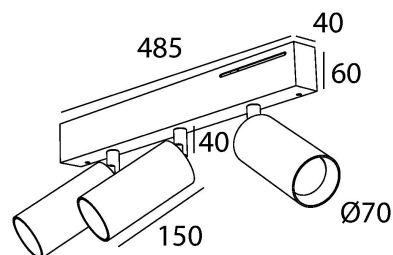

## light specifications

Light source	COB
Delivered output	9900lm
System power	90W
Light source efficiency	up to 130lm/W
CCT	2700/3000/3500/4000K
Spectrum	STD/PW
CRI	CRI90+
Beam angle	24/40/60°