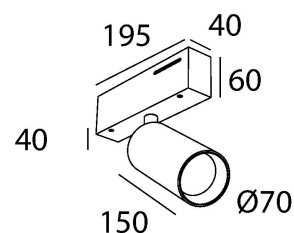

EASY TUBED SINGLE

made in belgium - 5 year warranty

light specifications

Light source	COB
Delivered output	3300lm
System power	30W
Light source efficiency	up to 130lm/W
CCT	2700/3000/3500/4000K
Spectrum	STD/PW
CRI	CRI90+
Beam angle	24/40/60°

driver specifications

Dimming	non-dim/triac/dali
Location	integrated

general specifications

Ingress Protection (IP)	
Glow wire test	
In accordance with NBN 12464-1:2021	

body color

- Black
- White

options

- dim-to-warm
- honeycomb
- wireless dimming
- RAL colors on request