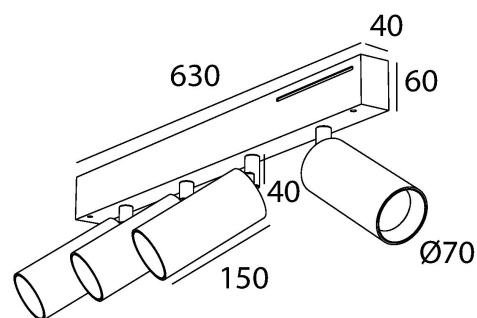

EASY TUBED QUATRO

made in belgium - 5 year warranty

light specifications

Light source	COB
Delivered output	13200lm
System power	120W
Light source efficiency	up to 130lm/W
CCT	2700/3000/3500/4000K
Spectrum	STD/PW
CRI	CRI90+
Beam angle	24/40/60°

driver specifications

Dimming	non-dim/triac/dali
Location	integrated

general specifications

Ingress Protection (IP)	
Glow wire test	
In accordance with NBN 12464-1:2021	

body color

- Black
- White

options

- dim-to-warm
- honeycomb
- wireless dimming
- RAL colors on request