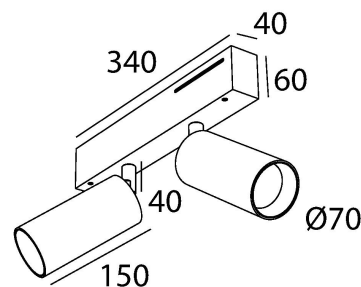

## light specifications

Light source	COB
Delivered output	6600lm
System power	60W
Light source efficiency	up to 130lm/W
CCT	2700/3000/3500/4000K
Spectrum	STD/PW
CRI	CRI90+
Beam angle	24/40/60°