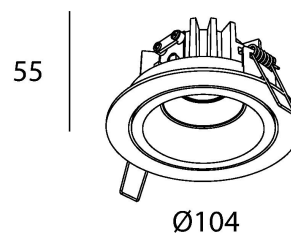

CONE SWIFT

made in belgium - 5 year warranty

light specifications

Light source	COB
Delivered output	700lm
System power	7W
Light source efficiency	up to 130lm/W
CCT	2700/3000K
Spectrum	STD
CRI	CRI90+
Beam angle	30°

driver specifications

Dimming	non-dim/triac/dali
Location	remote

general specifications

Ingress Protection (IP)	
Glow wire test	
In accordance with NBN 12464-1:2021	

body color

- Black
- White

options

wireless dimming