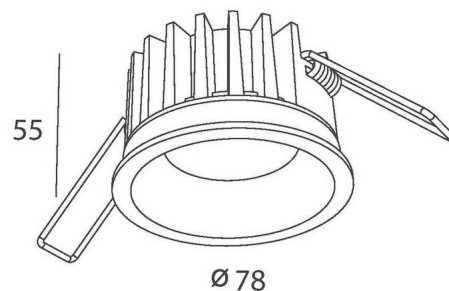

CONE ROUND

made in belgium - 5 year warranty

light specifications

Light source	COB
Delivered output	700lm
System power	7W
Light source efficiency	up to 130lm/W
CCT	2700/3000K
Spectrum	STD
CRI	CRI90+
Beam angle	30°

driver specifications

Dimming	non-dim/triac/dali
Location	remote

general specifications

Ingress Protection (IP)	
Glow wire test	
In accordance with NBN 12464-1:2021	

body color

- Black
- White

options

wireless dimming