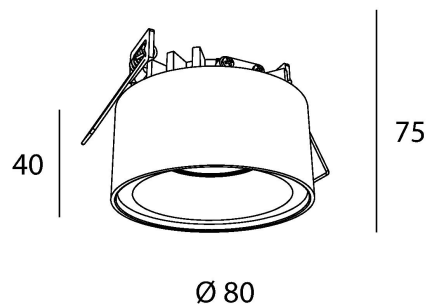

CONE HALF UP

made in belgium - 5 year warranty

light specifications

Light source	COB
Delivered output	700lm
System power	7W
Light source efficiency	up to 130lm/W
CCT	2700/3000K
Spectrum	STD
CRI	CRI90+
Beam angle	30°

driver specifications

Dimming	non-dim/triac/dali
Location	remote

general specifications

Ingress Protection (IP)	
Glow wire test	
In accordance with NBN 12464-1:2021	

body color

- Black
- White

options

wireless dimming