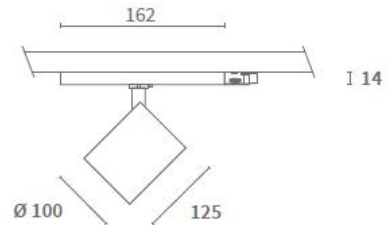

## light specifications

Light source	COB
Delivered output	4500LM
System power	38W
Light source efficiency	up to 130lm/W
CCT	2700/3000/3500/4000K
Spectrum	STD/PW
CRI	CRI90+
Beam angle	15/24/36/60°