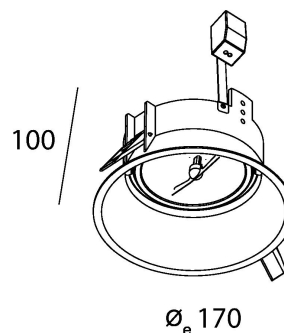

## light specifications

Light source	COB
Delivered output	5000lm
System power	50W
Light source efficiency	up to 130lm/W
CCT	2700/3000/3500/4000K
Spectrum	STD/PW
CRI	CRI90+
Beam angle	15/24/40°