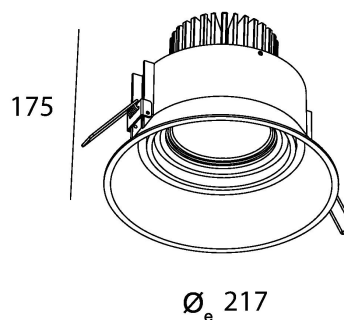

BORDERLINE XL SWIFT

made in belgium - 5 year warranty

light specifications

Light source	COB
Delivered output	5000lm
System power	50W
Light source efficiency	up to 130lm/W
CCT	2700/3000/3500/4000K
Spectrum	STD/PW
CRI	CRI90+
Beam angle	15/24/40°

driver specifications

Dimming	non-dim/triac/dali
Location	remote

general specifications

Ingress Protection (IP)	
Glow wire test	
In accordance with NBN 12464-1:2021	

body color

- Black
- White

options

- wireless dimming
- RAL colors on request