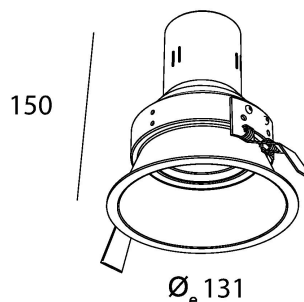

## light specifications

Light source	COB
Delivered output	2000lm
System power	20W
Light source efficiency	up to 130lm/W
CCT	2700/3000/3500/4000K
Spectrum	STD/PW
CRI	CRI90+
Beam angle	15/24/40/60°