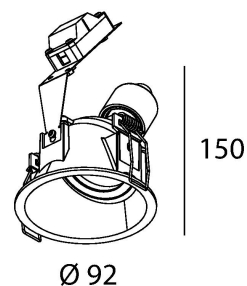

BORDERLINE ASY

made in belgium - 5 year warranty

light specifications

Light source	COB
Delivered output	1000lm
System power	10W
Light source efficiency	up to 130lm/W
CCT	2700/3000/3500/4000K
Spectrum	STD/PW
CRI	CRI90+
Beam angle	24/40/60°

driver specifications

Dimming	non-dim/triac/dali
Location	remote

general specifications

Ingress Protection (IP)	
Glow wire test	
In accordance with NBN 12464-1:2021	

body color

- Black
- White

options

- dim-to-warm
- honeycomb
- wireless dimming
- RAL colors on request