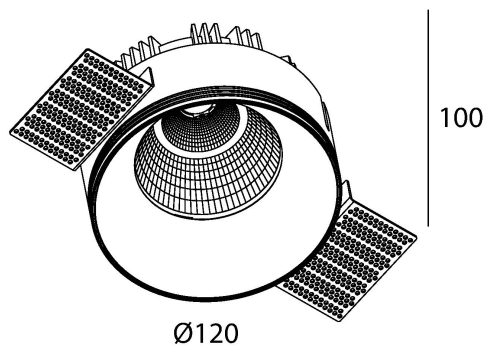

BORDERLESS

made in belgium - 5 year warranty

light specifications

Light source	COB
Delivered output	2000LM
System power	18W
Light source efficiency	up to 130lm/W
CCT	2700/3000/3500/4000K
Spectrum	STD/PW
CRI	CRI90+
Beam angle	15/24/38/60°

driver specifications

Dimming	non-dim/triac/dali
Location	remote

general specifications

Ingress Protection (IP)	
Glow wire test	
In accordance with NBN 12464-1:2021	

body color

- Black
- White
- Dark Chrome