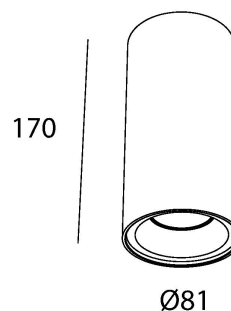

# BORDER CONE UP

made in belgium - 5 year warranty

## light specifications

|                         |               |
|-------------------------|---------------|
| Light source            | COB           |
| Delivered output        | 700lm         |
| System power            | 7W            |
| Light source efficiency | up to 130lm/W |
| CCT                     | 2700/3000K    |
| Spectrum                | STD/PW        |
| CRI                     | CRI90+        |
| Beam angle              | 30°           |