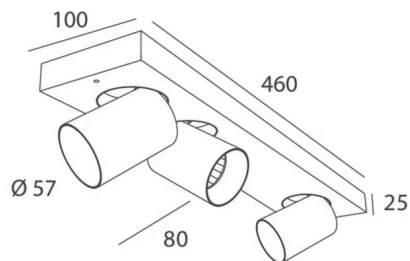

## light specifications

Light source	COB
Delivered output	1800lm
System power	18W
Light source efficiency	up to 130lm/W
CCT	2700/3000/3500/4000K
Spectrum	STD/PW
CRI	CRI90+
Beam angle	24/40/60°