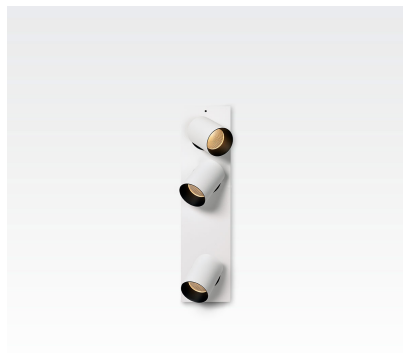

## light specifications

Light source	COB
Delivered output	1800lm
System power	18W
Light source efficiency	up to 130lm/W
CCT	2700/3000/3500/4000K
Spectrum	STD/PW
CRI	CRI90+
Beam angle	24/40/60°

## body color

- Black
- White