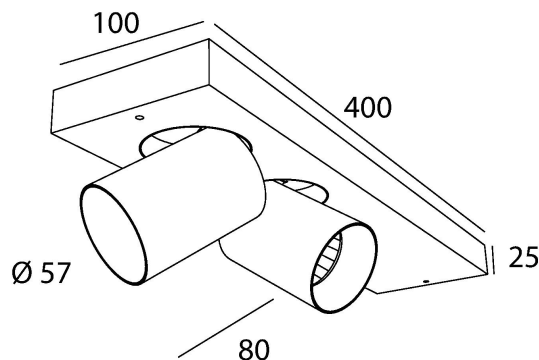

BOGD OUT SINGLE

made in belgium - 5 year warranty

light specifications

Light source	COB
Delivered output	600lm
System power	6W
Light source efficiency	up to 130lm/W
CCT	2700/3000/3500/4000K
Spectrum	STD/PW
CRI	CRI90+
Beam angle	24/40/60°

driver specifications

Dimming	non-dim/triac/dali
Location	integrated

general specifications

Ingress Protection (IP)	
Glow wire test	
In accordance with NBN 12464-1:2021	

body color

- Black
- White

accent color