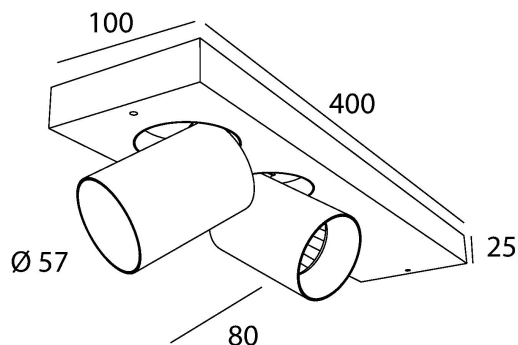

## light specifications

Light source	COB
Delivered output	1200lm
System power	12W
Light source efficiency	up to 130lm/W
CCT	2700/3000/3500/4000K
Spectrum	STD/PW
CRI	CRI90+
Beam angle	24/40/60°