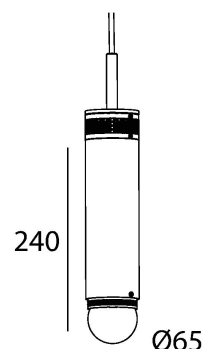

M-ARBLES SUSPENSION

designed by Detail for ORBIT®

made in belgium - 5 year warranty

light specifications

Light source	E27
Delivered output	500lm
System power	6W
Light source efficiency	85lm/W
CCT	2700K
Spectrum	STD
CRI	CRI90+
Beam angle	/

driver specifications

Dimming	/
Location	/

general specifications

Ingress Protection (IP)	
Glow wire test	
In accordance with NBN 12464-1:2021	

body color

- Black
- White
- Champagne

accent color

- Black
- White
- Champagne