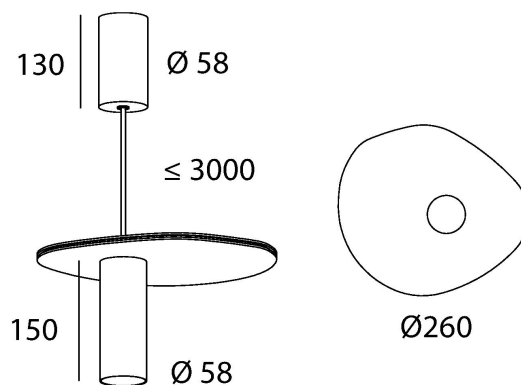

L-YSA designed by Detail for ORBIT®

made in belgium - 5 year warranty

light specifications

Light source	COB
Delivered output	1000lm
System power	10
Light source efficiency	up to 160lm/W
CCT	2700/3000/3500/4000K
Spectrum	STD/PW
CRI	CRI90+
Beam angle	24/40/60°

body color

- Black
- White

driver specifications

Dimming	non-dim/triac/dali
Location	integrated

general specifications

Ingress Protection (IP)	
Glow wire test	
In accordance with NBN 12464-1:2021	

options

- dim-to-warm
- lens (15/24/40/60°)
- honeycomb
- wireless dimming
- RAL colors on request