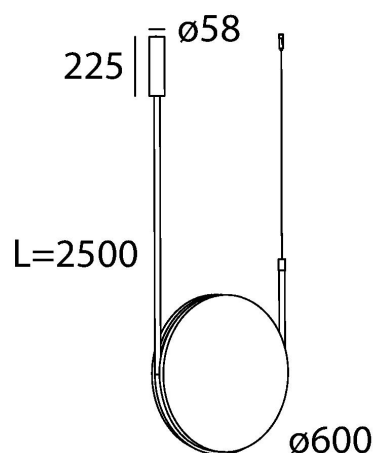

### light specifications

Light source	LEDLINE
Delivered output	2400lm
System power	24
Light source efficiency	up to 100lm/W
CCT	2700/3000K
Spectrum	STD
CRI	CRI80+
Beam angle	/