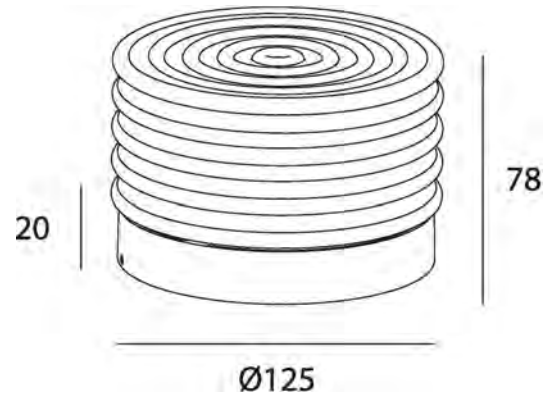

HAJO

designed by Serge Cornelissen for ORBIT®

made in belgium - 5 year warranty

light specifications

Light source	COB
Delivered output	600lm
System power	8
Light source efficiency	up to 160lm/W
CCT	2700/3000/3500/4000K
Spectrum	STD
CRI	CRI90+
Beam angle	/

driver specifications

Dimming	non-dim/triac/dali
Location	integrated

general specifications

Ingress Protection (IP)	
Glow wire test	
In accordance with NBN 12464-1:2021	

body color

- opal
- sandblasted
- pvd smoked
- amber