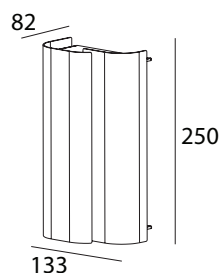

ELEVEN

designed by JJ Studio for ORBIT®

made in belgium - 5 year warranty

light specifications

Light source	LED line
Delivered output	800lm
System power	8
Light source efficiency	up to 140lm/W
CCT	2700/3000/4000K
Spectrum	STD
CRI	CRI90+
Beam angle	/

driver specifications

Dimming	non-dim/dali
Location	integrated

general specifications

Ingress Protection (IP)	
Glow wire test	
In accordance with NBN 12464-1:2021	

body color

- Black
- White
- Bronze
- Chrome