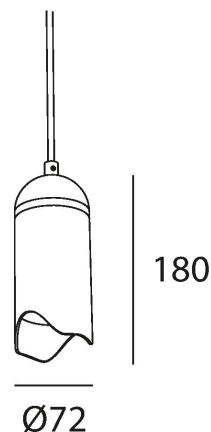

COTTON TUBED

designed by Anthony Boelaert for ORBIT®

made in belgium - 5 year warranty

light specifications

Light source	COB
Delivered output	1000lm
System power	10
Light source efficiency	up to 160lm/W
CCT	2700/3000/4000K
Spectrum	STD
CRI	CRI90+
Beam angle	24/40/60°

body color

- Black
- White

driver specifications

Dimming	non-dim/triac/dali
Location	integrated

general specifications

Ingress Protection (IP)	
Glow wire test	
In accordance with NBN 12464-1:2021	

options

dim-to-warm
lens (15/24/40/60°)
honeycomb
wireless dimming
RAL colors on request