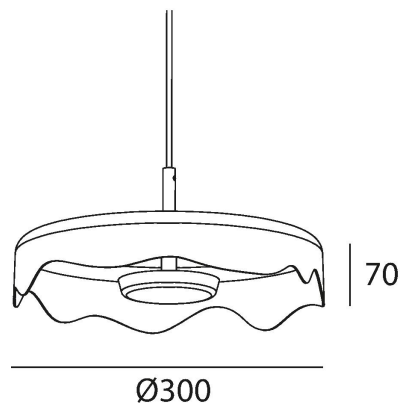

COTTON FLAT

designed by Anthony Boelaert for ORBIT®

made in belgium - 5 year warranty

light specifications

Light source	SMD
Delivered output	1200lm
System power	10
Light source efficiency	up to 120lm/W
CCT	2700/3000K
Spectrum	STD
CRI	CRI90+
Beam angle	/

driver specifications

Dimming	non-dim/triac/dali
Location	integrated

general specifications

Ingress Protection (IP)	
Glow wire test	
In accordance with NBN 12464-1:2021	

body color

- Black
- White

options

wireless dimming
RAL colors on request