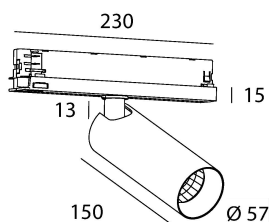

TUBLR MINI TRACK

made in belgium - 5 year warranty

light specifications

Light source	COB
Delivered output	1000lm
System power	10
Light source efficiency	up to 160lm/W
CCT	2700/3000/3500/4000K
Spectrum	STD/PW
CRI	CRI90+
Beam angle	24/40°

driver specifications

Dimming	non-dim/triac/dali
Location	integrated

general specifications

Ingress Protection (IP)	
Glow wire test	
In accordance with NBN 12464-1:2021	

body color

- Black
- White

accent color