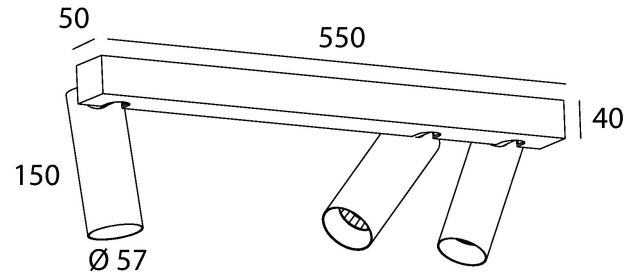

TUBLR MINI SIDEWAYS TRIPLE

made in belgium - 5 year warranty

light specifications

Light source	COB
Delivered output	3000lm
System power	30
Light source efficiency	up to 130lm/W
CCT	2700/3000/3500/4000K
Spectrum	STD/PW
CRI	CRI90+
Beam angle	24/40°

driver specifications

Dimming	non-dim/triac/dali
Location	integrated

general specifications

Ingress Protection (IP)	
Glow wire test	
In accordance with NBN 12464-1:2021	

body color

- Black
- White

accent color