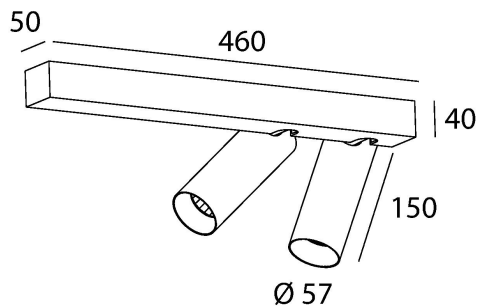

TUBLR MINI SIDEWAYS DOUBLE

made in belgium - 5 year warranty

light specifications

Light source	COB
Delivered output	2000lm
System power	20
Light source efficiency	up to 130lm/W
CCT	2700/3000/3500/4000K
Spectrum	STD/PW
CRI	CRI90+
Beam angle	24/40°

driver specifications

Dimming	non-dim/triac/dali
Location	integrated

general specifications

Ingress Protection (IP)	
Glow wire test	
In accordance with NBN 12464-1:2021	

body color

- Black
- White

accent color