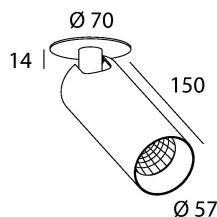

## light specifications

Light source	COB
Delivered output	1000lm
System power	10
Light source efficiency	up to 160lm/W
CCT	2700/3000/3500/4000K
Spectrum	STD/PW
CRI	CRI90+
Beam angle	24/40°