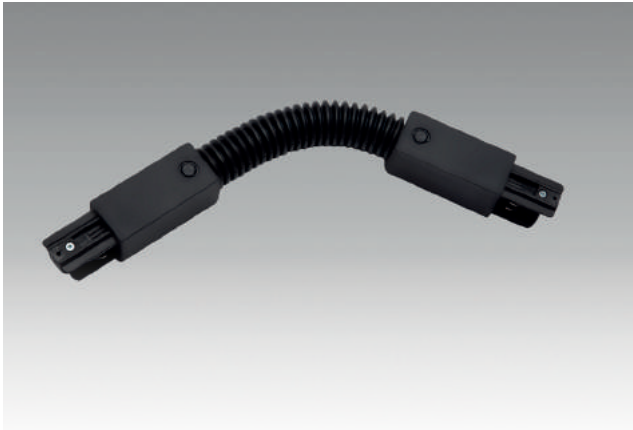

TRACK 3-PHASE 230V DEAD-END CAP

WHITE	BS1221
BLACK	BS1222
GREY	BS1223

TRACK 3-PHASE 230V SUSPENSION 2 M

FIX	ADJUSTABLE
WHITE BS1231	WHITE BS1206
BLACK BS1232	BLACK BS1207

TRACK 3-PHASE 230V LIVE END, EARTH LEFT

EARTH LEFT	EARTH RIGHT
WHITE BS1241	WHITE BS1251
BLACK BS1242	BLACK BS1252
GREY BS1243	GREY BS1253

Track 3 phase surface/suspension

HIGH VOLTAGE

TRACK 3-PHASE 230V FLEXIBLE JOINT

WHITE	BS1161	
BLACK	BS1162	
GREY	BS1163	