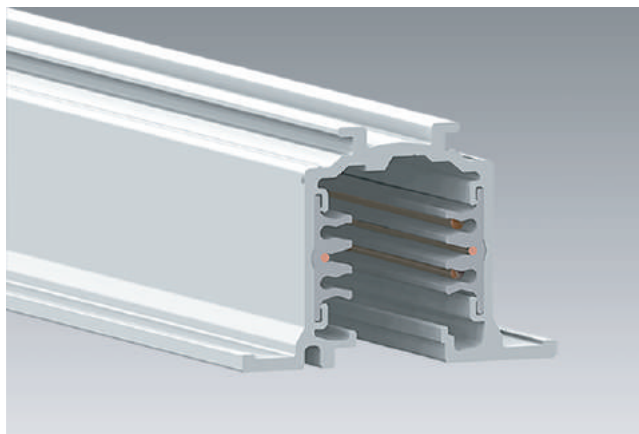

Track 3 phase recessed dali dimmable

HIGH VOLTAGE

TRACK 3-PHASE RECESSED 230V RAIL

	1M	2M	3M
WHITE	BS1101RDS	BS1111RDS	BS1121RDS
BLACK	BS1102RDS	BS1112RDS	BS1122RDS

TRACK 3-PHASE RECESSED 230V STRAIGHT CONNECTOR