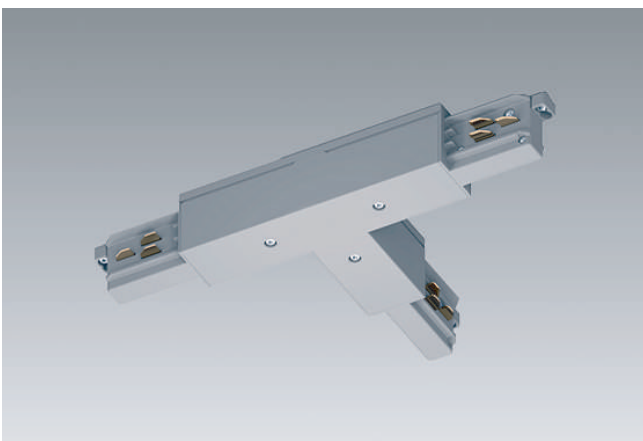

T-JUNCTION

EARTH LEFT		EARTH RIGHT	
WHITE	| BS1291DS |	WHITE	| BS1151DS |
BLACK	| BS1292DS |	BLACK	| BS1152DS |
GREY	| BS1293DS |	GREY	| BS1153DS |