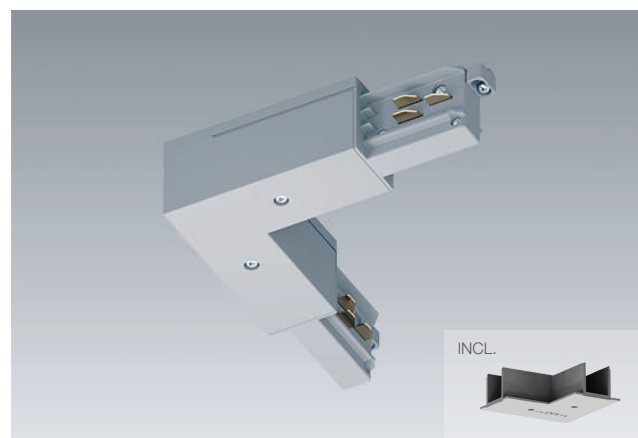

CORNER 90°

WHITE EARTH	|BS1261RDS|	WHITE EARTH IN	|BS1271RDS|
BLACK EARTH	|BS1262RDS|	BLACK EARTH IN	|BS1272RDS|
GREY EARTH	|BS1263RDS|	GREY EARTH IN	|BS1273RDS|