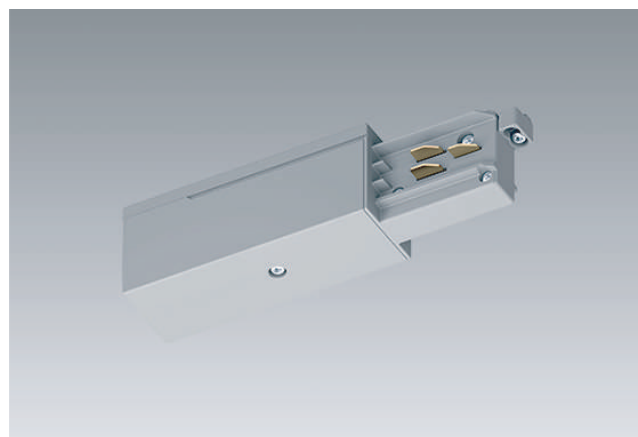

TRACK 3-PHASE RECESSED 230V LIVE END

EARTH LEFT		EARTH RIGHT	
WHITE	|BS1241RDS|	WHITE	|BS1251RDS|
BLACK	|BS1242RDS|	BLACK	|BS1252RDS|