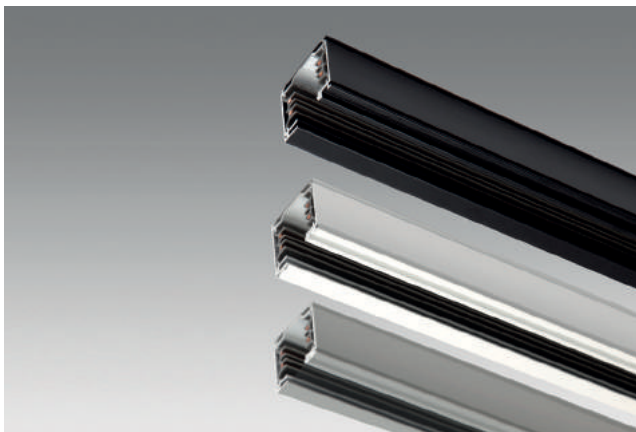

Track 3 phase surface/suspension

HIGH VOLTAGE

TRACK 3-PHASE 230V RAIL

	1M	2M	3M
WHITE	|BS1101	|BS1111	|BS1121
BLACK	|BS1102	|BS1112	|BS1122
GREY	|BS1103	|BS1113	|BS1123