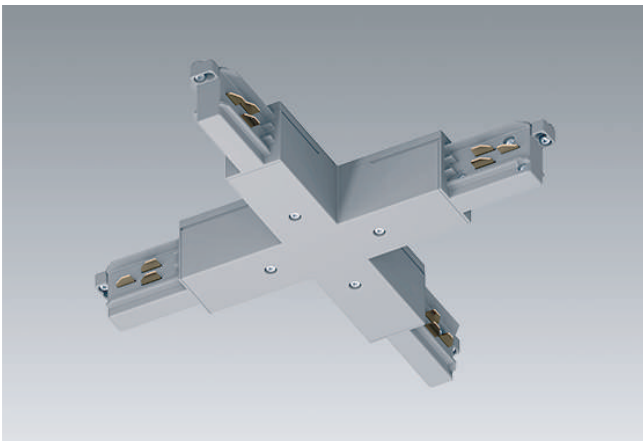

X-JUNCTION

WHITE	| BS1141DS |
BLACK	| BS1142DS |
GREY	| BS1143DS |