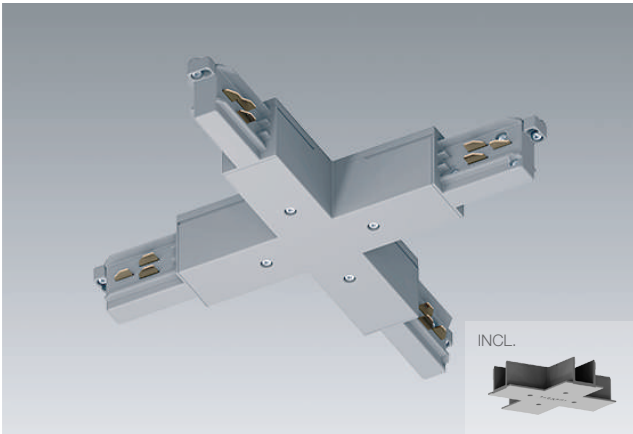

X-JUNCTION

WHITE |BS1141RDS|
BLACK |BS1142RDS|
GREY |BS1143RDS|