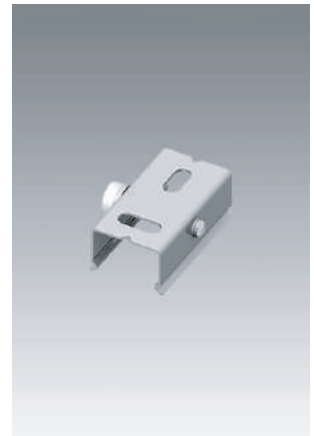

ADJUSTABLE	
WHITE	BS1206DS
BLACK	BS1207DS

CONNECTOR STEEL

STEEL	BS1210DS
-------	----------

CEILING FIXATION

BS1209DS

Track 3 phase dali dimmable

HIGH VOLTAGE

FLEXIBLE JOINT