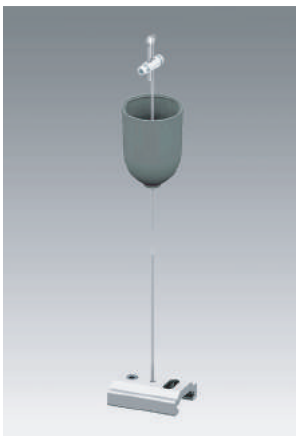

SUSPENSION 2 M

FIX	
WHITE	|BS1231DS| |
BLACK	|BS1232DS| |