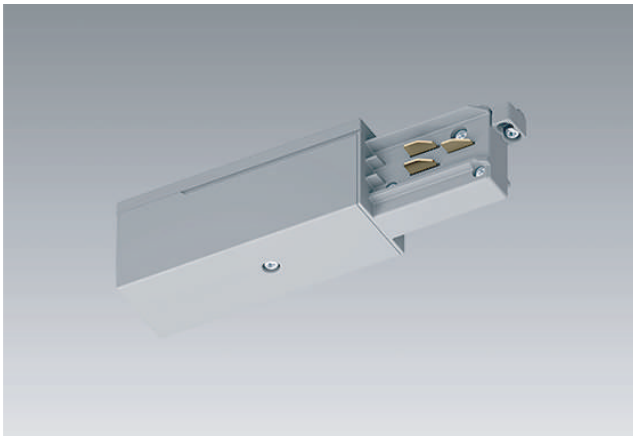

LIVE END, EARTH LEFT / RIGHT