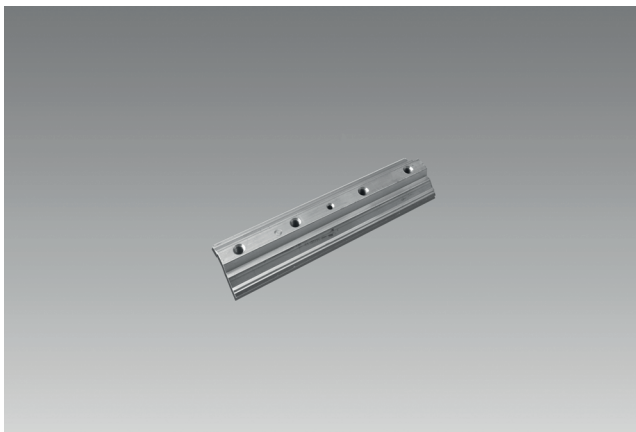

	1M	2M	3M
WHITE	BS1101	BS1111	BS1121
BLACK	BS1102	BS1112	BS1122
GREY	BS1103	BS1113	BS1123

TRACK 3-PHASE 230V STRAIGHT CONNECTOR

WHITE	BS1201
BLACK	BS1202

TRACK 3-PHASE 230V CONNECTOR STEEL

STEEL	BS1210
-------	--------

TRACK 3-PHASE 230V DEAD-END CAP

WHITE	BS1221
BLACK	BS1222
GREY	BS1223

TRACK 3-PHASE 230V SUSPENSION 2 M

FIX	ADJUSTABLE
WHITE BS1231	WHITE BS1206
BLACK BS1232	BLACK BS1207

TRACK 3-PHASE 230V LIVE END, EARTH LEFT