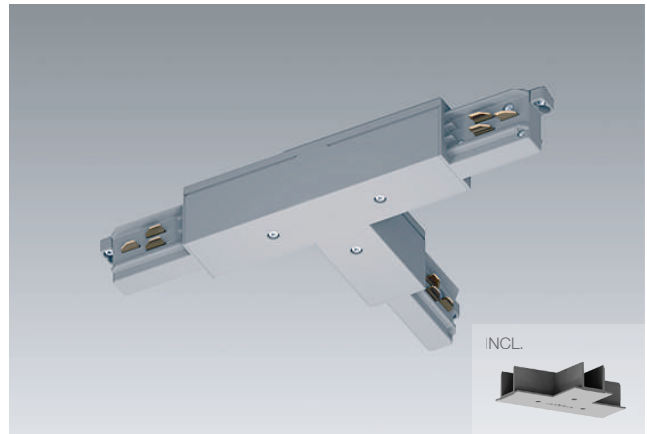

T-JUNCTION

EARTH LEFT

WHITE |BS1291RDS|
BLACK |BS1292RDS|
GREY |BS1293RDS|

EARTH RIGHT

WHITE |BS1151RDS|
BLACK |BS1152RDS|
GREY |BS1153RDS|

Track 3 phase dali dimmable accessories

HIGH VOLTAGE