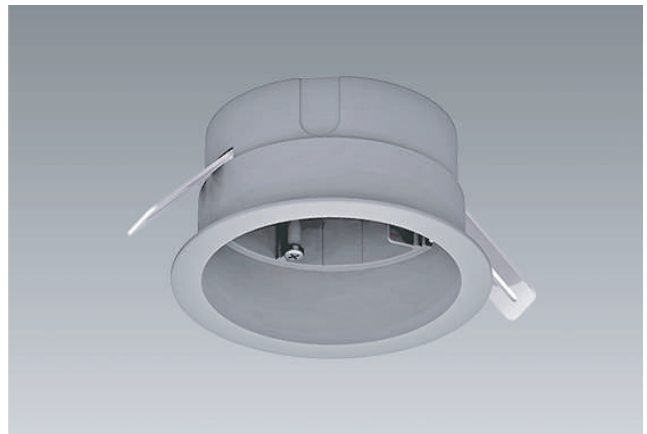

WHITE |BS1138DS|
 BLACK |BS1139DS|

110 mm

! Only for usage with small adaptor separated from gear housing fixtures

WIRELESS CASAMBI ANTENNA

WHITE |BS12191DS|
 BLACK |BS12192DS|

FOR MORE INFORMATION SEE:

USING the wireless app and antenna, you can control your lighting from your phone. For more information, contact us: