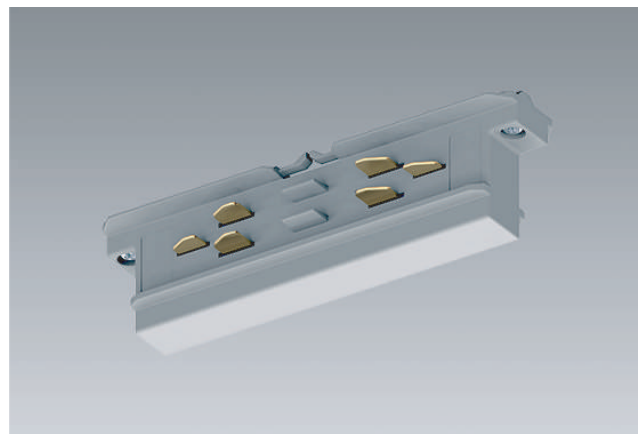

Track 3 phase recessed dali dimmable

HIGH VOLTAGE

TRACK 3-PHASE RECESSED 230V RAIL

	1M	2M	3M
WHITE	BS1101RDS	BS1111RDS	BS1121RDS
BLACK	BS1102RDS	BS1112RDS	BS1122RDS

TRACK 3-PHASE RECESSED 230V STRAIGHT CONNECTOR