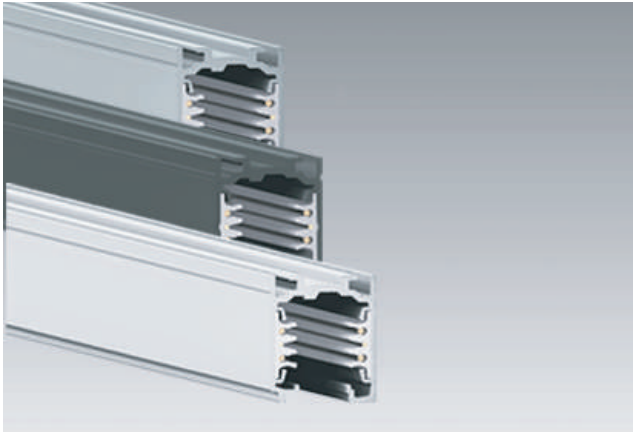

RECESSED BOX FOR FIX-POINT

WHITE
BLACK

BS1138 |
BS1139 |

 110 mm

! Only for usage with small adaptor separated from gear housing fixtures

Track 3 phase dali dimmable

HIGH VOLTAGE

RAIL