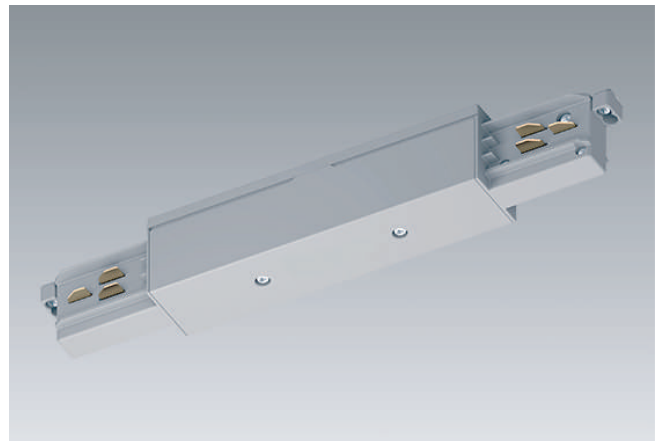

INTERMEDIATE FEEDING

WHITE	| BS1281DS |
BLACK	| BS1282DS |
GREY	| BS1283DS |