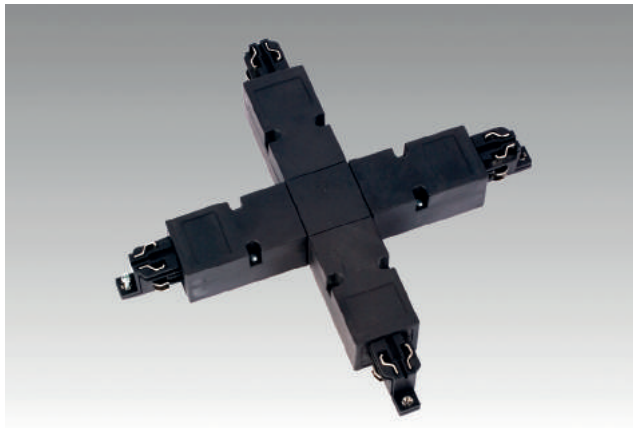

TRACK 3-PHASE 230V X-Junction