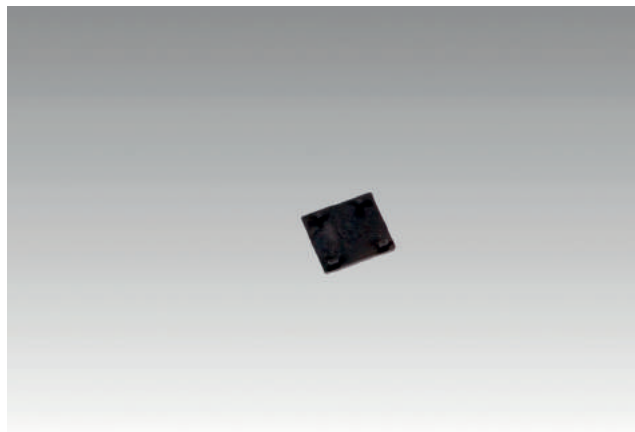

	1M	2M	3M
WHITE	BS1101	BS1111	BS1121
BLACK	BS1102	BS1112	BS1122
GREY	BS1103	BS1113	BS1123

TRACK 3-PHASE 230V STRAIGHT CONNECTOR

WHITE	BS1201
BLACK	BS1202

TRACK 3-PHASE 230V CONNECTOR STEEL

STEEL	BS1210
-------	--------

TRACK 3-PHASE 230V DEAD-END CAP

WHITE	BS1221
BLACK	BS1222
GREY	BS1223

TRACK 3-PHASE 230V SUSPENSION 2 M

FIX	ADJUSTABLE
WHITE BS1231	WHITE BS1206
BLACK BS1232	BLACK BS1207

TRACK 3-PHASE 230V LIVE END, EARTH LEFT