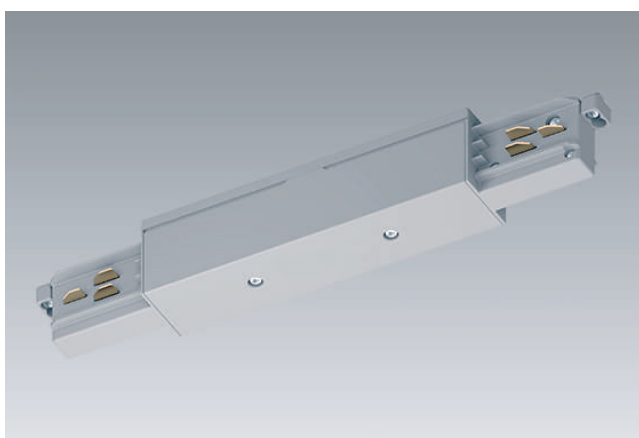

TRACK 3-PHASE RECESSED 230V INTERMEDIATE FEEDING

WHITE	|BS1281RDS|
BLACK	|BS1282RDS|