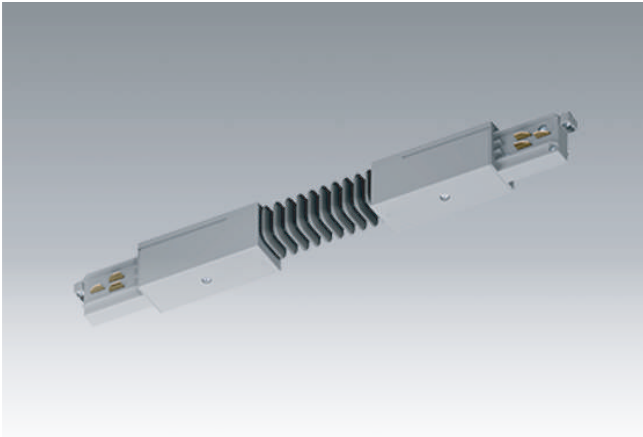

ADJUSTABLE	
WHITE	BS1206DS
BLACK	BS1207DS

CONNECTOR STEEL

STEEL	BS1210DS
-------	----------

CEILING FIXATION

BS1209DS

Track 3 phase dali dimmable

HIGH VOLTAGE

FLEXIBLE JOINT