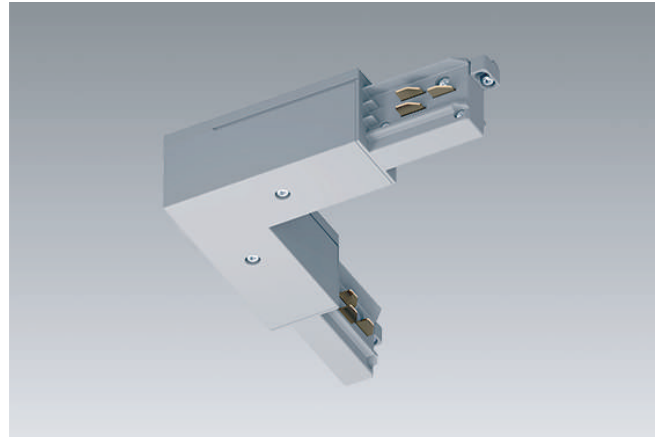

CORNER 90°

WHITE EARTH OUT	| BS1261DS |	WHITE EARTH IN	| BS1271DS |
BLACK EARTH OUT	| BS1262DS |	BLACK EARTH IN	| BS1272DS |
GREY EARTH OUT	| BS1263DS |	GREY EARTH IN	| BS1273DS |