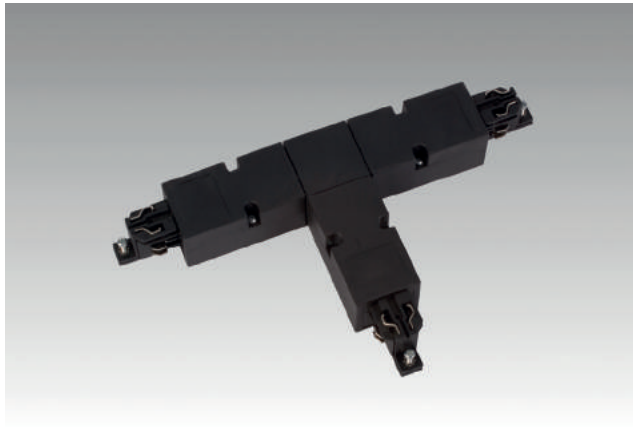

TRACK 3-PHASE 230V CORNER 90°

WHITE EARTH OUT	BS1261		WHITE EARTH IN	BS1271	
BLACK EARTH OUT	BS1262		BLACK EARTH IN	BS1272	
GREY EARTH OUT	BS1263		GREY EARTH IN	BS1273	

TRACK 3-PHASE 230V X-Junction

WHITE	BS1141	
BLACK	BS1142	
GREY	BS1143	

TRACK 3-PHASE 230V INTERMEDIATE FEEDING

WHITE	BS1281	
BLACK	BS1282	
GREY	BS1283	

TRACK 3-PHASE 230V T-JUNCTION

EARTH LEFT		EARTH RIGHT	
WHITE	BS1291	WHITE	BS1151
BLACK	BS1292	BLACK	BS1152
GREY	BS1293	GREY	BS1153