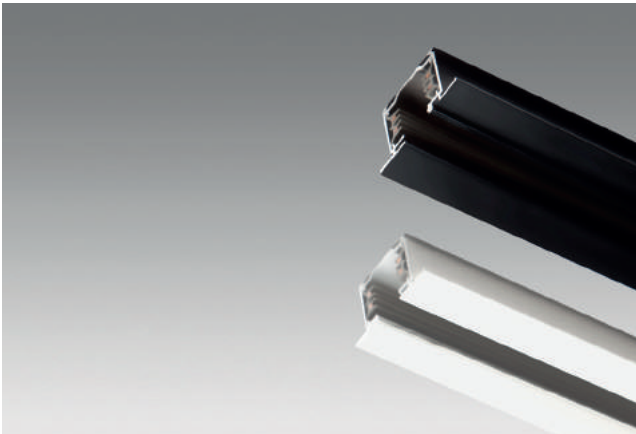

Track 3 phase recessed

HIGH VOLTAGE

TRACK 3-PHASE RECESSED 230V RAIL