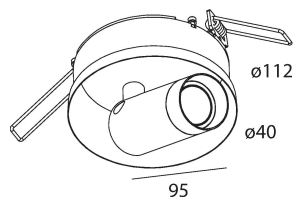

TUBLR MICRO IN NO FRAME

made in belgium - 5 year warranty

light specifications

Light source	COB
Delivered output	1000lm
System power	10
Light source efficiency	up to 160lm/W
CCT	2700/3000/3500/4000K
Spectrum	STD/PW
CRI	CRI90+
Beam angle	24/40/60°

driver specifications

Dimming	non-dim/triac/dali
Location	remote

general specifications

Ingress Protection (IP)	
Glow wire test	
In accordance with NBN 12464-1:2021	

body color

- Black
- White

accent color

options