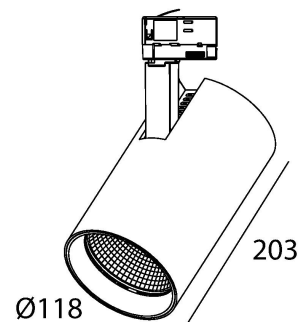

WARP TRACK

made in belgium - 5 year warranty

light specifications

Light source	COB
Delivered output	3600lm
System power	34
Light source efficiency	up to 130lm/W
CCT	2700/3000/3500/4000K
Spectrum	STD/PW
CRI	CRI90+
Beam angle	24/40/60°

driver specifications

Dimming	non-dim/triac/dali
Location	integrated

general specifications

Ingress Protection (IP)	
Glow wire test	
In accordance with NBN 12464-1:2021	

body color

White

options

dim-to-warm
wireless dimming
RAL colors on request